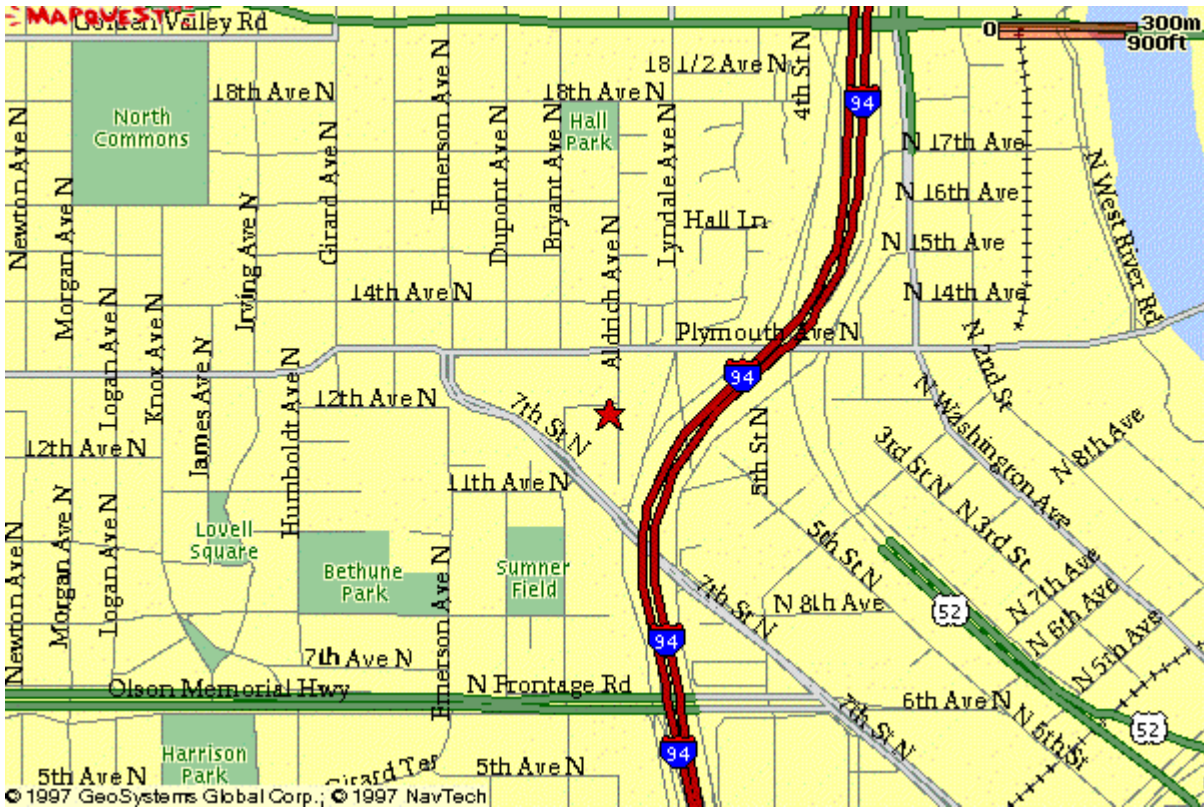

If you have Internet Access available, click on the web address below. When the web site is displayed, enter the address you are starting from and you can print out personalized directions to Walman Optical Company.

<http://maps.yahoo.com/py/maps.py?PyT=Tmap&YY=22142&addr=801%2012th%20Ave%20N&city=Minneapolis&state=MN&slt=44.9907&sln=-93.2897&zip=55411&mag=9&cs=9>